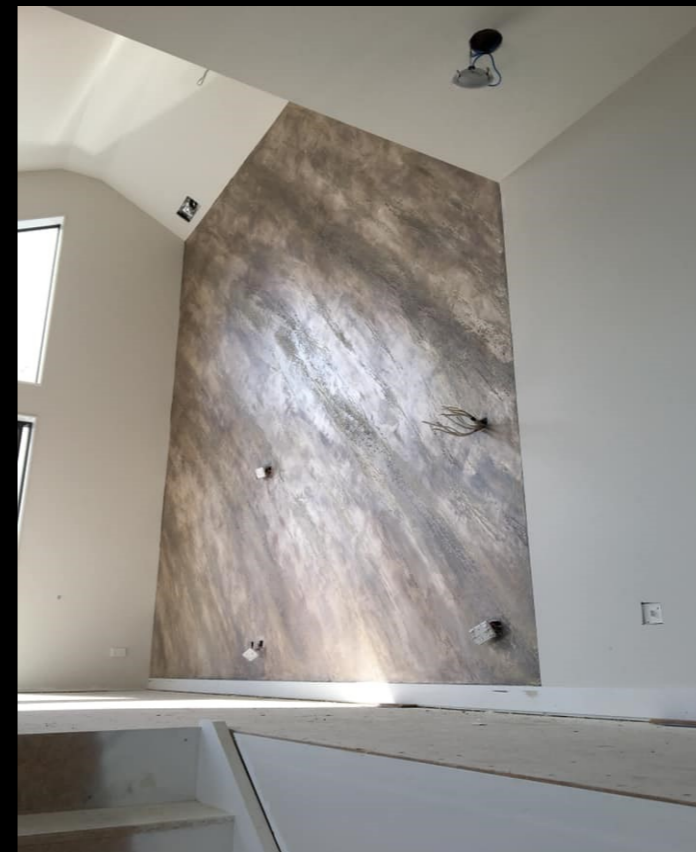

Crazy stone marble look

"Crazy Stone" is a wall covering plaster made from seasoned lime, marble powder of various sizes and natural minerals. It creates a smooth or coarse textures and it is the only Venetian Plaster worldwide that has the ability to cover minor imperfections in walls (scratches, dents and also poor stopping work in the plasterboard joints) with only a SINGLE COAT! "Crazy Stone" plaster is ideal where speed of application is needed, typical of any commercial job.

A huge range of finishes are achievable including: polished stone, marble, aged stone, metal, industrial concrete, travertine, engraved stone, split stone, worn stone, rusted tin and many more, making this "liquid marble" the trendiest and most versatile Venetian Plaster ever. Excellent for professionals and great for beginners due to its easy application on all surfaces.